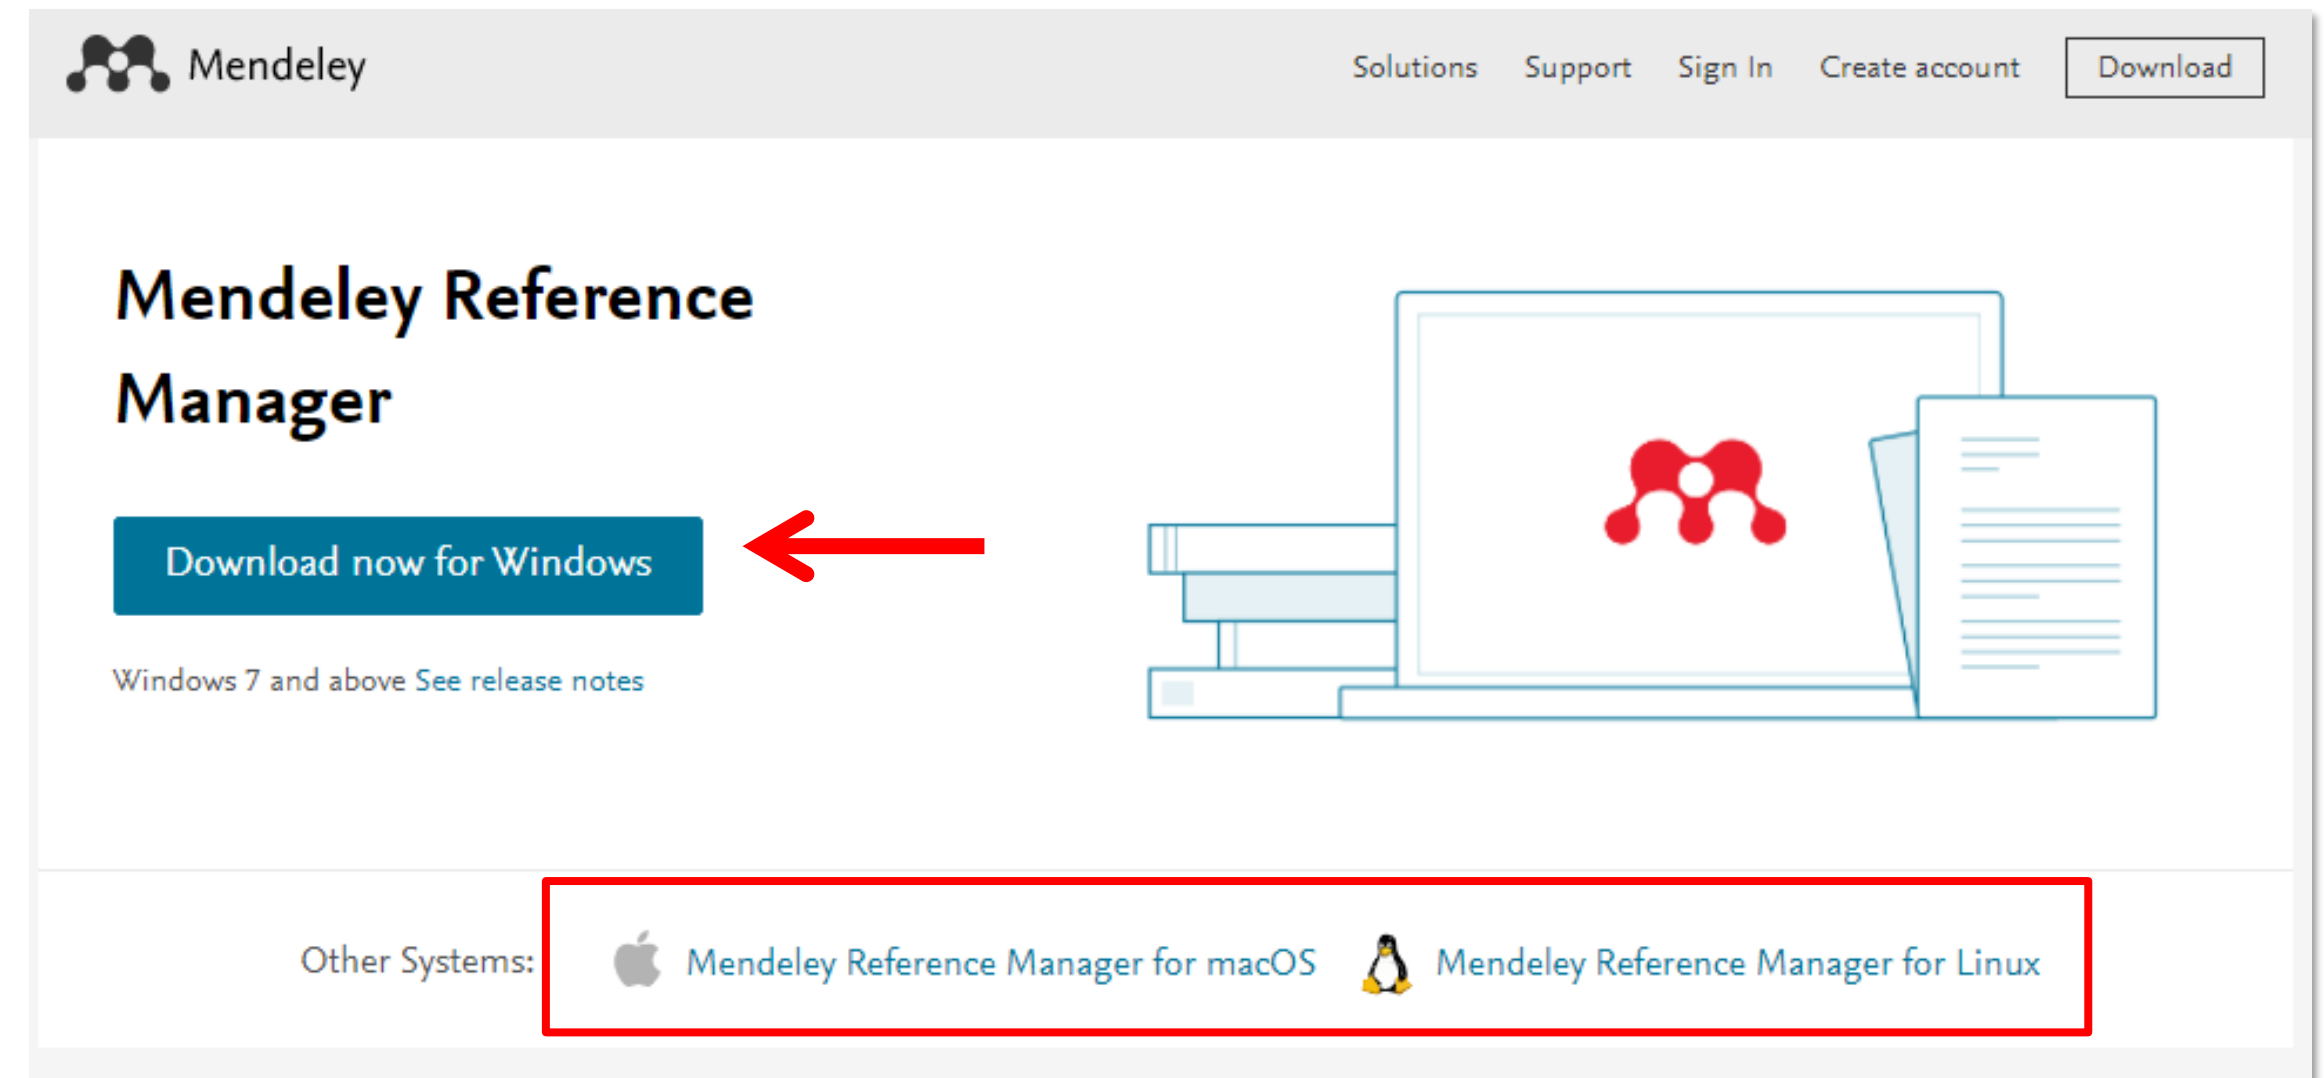

¿Cómo instalar Mendeley Reference Manager?

3. Aparecerá una página donde deberá dar clic en el botón : [Download now for Windows](#)

Nota: Verificar el sistema de su computador en caso de ser **MacOS** o **Linux** ingresar dando clic en los apartados correspondientes seleccionados en la imagen.

Para esta guía se descargará la versión para **Windows**